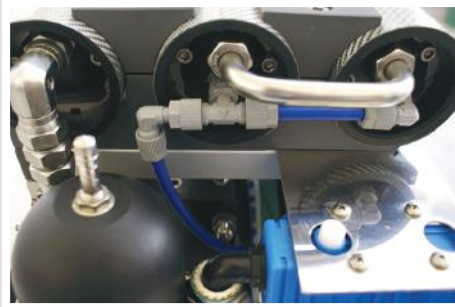

Feed pump inside.

Drawings

Model: Ready 60

- Rated capacity: 60 lit/h - Gal/h 15.8
- Power supply: 12 / 24 VDC
- Consumption: 240 watt
- Weight: 38 Kg
- Membranes: n°3 2,5" x 21"
- Available versions: Analogic

Feed pump inside.

Drawings