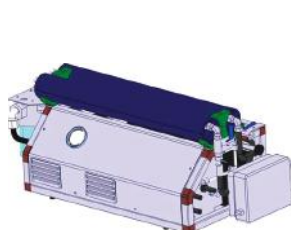

Schenker®

THE NEW GENERATION WATERMAKERS

READY

Model: Ready 35

- Rated capacity: 35 lit/h - Gal/h 9
- Power supply: 12 / 24 VDC
- Consumption: 100 watt
- Weight: 31 Kg
- Membranes: n°2 2,5" x 21"
- Available versions: Analogic

Feed pump inside.

Drawings

Model: Ready 60

- Rated capacity: 60 lit/h - Gal/h 15.8
- Power supply: 12 / 24 VDC
- Consumption: 240 watt
- Weight: 38 Kg
- Membranes: n°3 2,5" x 21"
- Available versions: Analogic

Feed pump inside.

Drawings