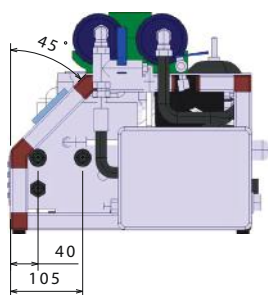

Schenker®

THE NEW GENERATION WATERMAKERS

READY

Model: Ready 35

- Rated capacity: 35 lit/h - Gal/h 9
- Power supply: 12 / 24 VDC
- Consumption: 100 watt
- Weight: 31 Kg
- Membranes: n°2 2,5" x 21"
- Available versions: Analogic

Feed pump inside.

Drawings

Model: Ready 60

- Rated capacity: 60 lit/h - Gal/h 15.8
- Power supply: 12 / 24 VDC
- Consumption: 240 watt
- Weight: 38 Kg
- Membranes: n°3 2,5" x 21"
- Available versions: Analogic

Feed pump inside.

Drawings