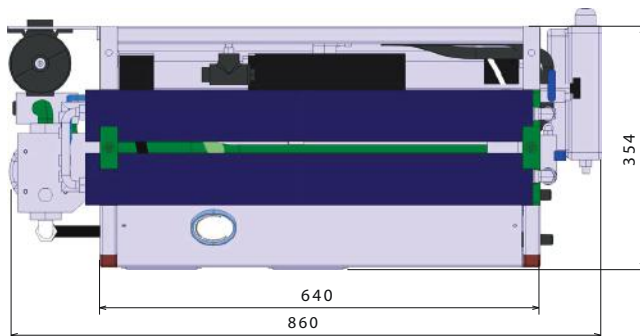

Schenker®

THE NEW GENERATION WATERMAKERS

READY

Model: Ready 35

- Rated capacity: 35 lit/h - Gal/h 9
- Power supply: 12 / 24 VDC
- Consumption: 100 watt
- Weight: 31 Kg
- Membranes: n°2 2,5" x 21"
- Available versions: Analogic

Feed pump inside.

Drawings

Model: Ready 60

- Rated capacity: 60 lit/h - Gal/h 15.8
- Power supply: 12 / 24 VDC
- Consumption: 240 watt
- Weight: 38 Kg
- Membranes: n°3 2,5" x 21"
- Available versions: Analogic

Feed pump inside.

Drawings