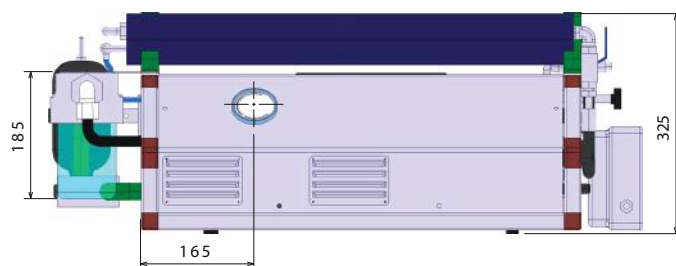

Schenker®

THE NEW GENERATION WATERMAKERS

READY

Model: Ready 35

- Rated capacity: 35 lit/h - Gal/h 9
- Power supply: 12 / 24 VDC
- Consumption: 100 watt
- Weight: 31 Kg
- Membranes: n°2 2,5" x 21"
- Available versions: Analogic

Feed pump inside.

Drawings

Model: Ready 60

- Rated capacity: 60 lit/h - Gal/h 15.8
- Power supply: 12 / 24 VDC
- Consumption: 240 watt
- Weight: 38 Kg
- Membranes: n°3 2,5" x 21"
- Available versions: Analogic

Feed pump inside.

Drawings