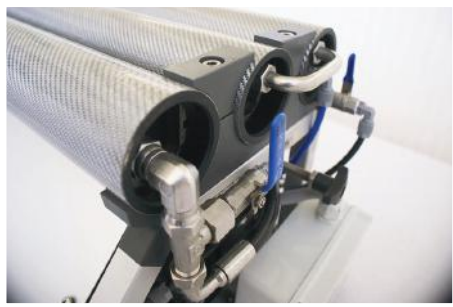

Feed pump inside.

Drawings

Model: Ready 60

- Rated capacity: 60 lit/h - Gal/h 15.8
- Power supply: 12 / 24 VDC
- Consumption: 240 watt
- Weight: 38 Kg
- Membranes: n°3 2,5" x 21"
- Available versions: Analogic

Feed pump inside.

Drawings