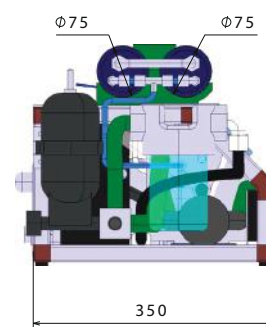

Schenker®

THE NEW GENERATION WATERMAKERS

READY

Model: Ready 35

- Rated capacity: 35 lit/h - Gal/h 9
- Power supply: 12 / 24 VDC
- Consumption: 100 watt
- Weight: 31 Kg
- Membranes: n°2 2,5" x 21"
- Available versions: Analogic

Feed pump inside.

Drawings

Model: Ready 60

- Rated capacity: 60 lit/h - Gal/h 15.8
- Power supply: 12 / 24 VDC
- Consumption: 240 watt
- Weight: 38 Kg
- Membranes: n°3 2,5" x 21"
- Available versions: Analogic

Feed pump inside.

Drawings