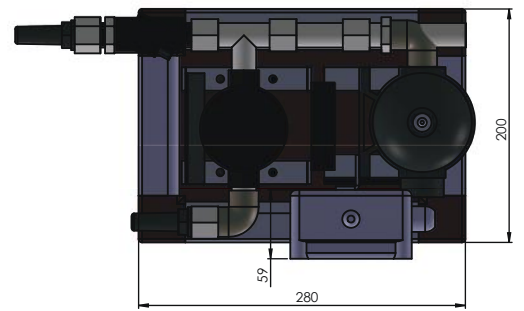

Schenker®

THE NEW GENERATION WATERMAKERS

Feed pumps

30 - 35 lit/h pump

Special 30 - 35 lit/h pump (with external filter)

60 lit/h pump

Special 60 lit/h pump (with external filter)