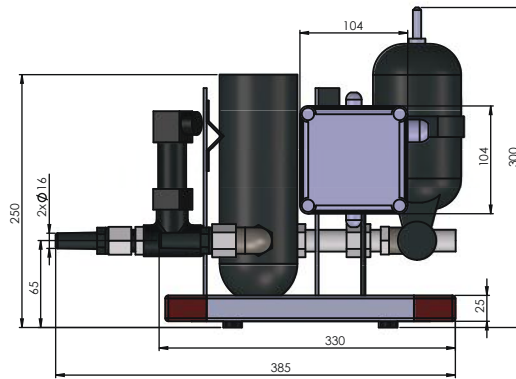

Schenker®

THE NEW GENERATION WATERMAKERS

Feed pumps

30 - 35 lit/h pump

Special 30 - 35 lit/h pump (with external filter)

60 lit/h pump

Special 60 lit/h pump (with external filter)