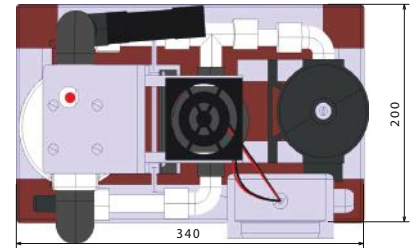

Schenker®

THE NEW GENERATION WATERMAKERS

Feed pumps

30 - 35 lit/h pump

Special 30 - 35 lit/h pump (with external filter)

60 lit/h pump

Special 60 lit/h pump (with external filter)