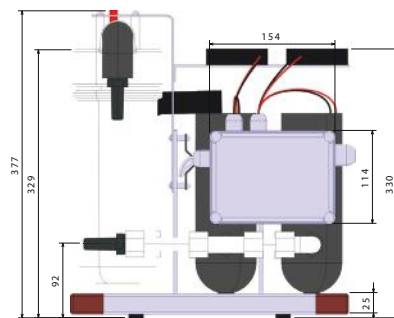

Schenker®

THE NEW GENERATION WATERMAKERS

Feed pumps

30 - 35 lit/h pump

Special 30 - 35 lit/h pump (with external filter)

60 lit/h pump

Special 60 lit/h pump (with external filter)