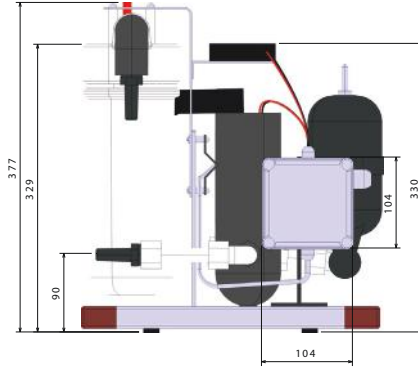

Schenker®

THE NEW GENERATION WATERMAKERS

Feed pumps

30 - 35 lit/h pump

Special 30 - 35 lit/h pump (with external filter)

60 lit/h pump

Special 60 lit/h pump (with external filter)