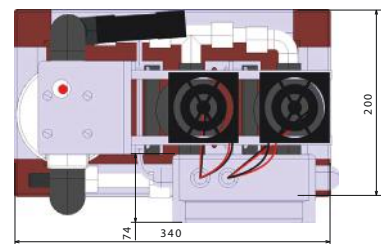

Schenker®

THE NEW GENERATION WATERMAKERS

Feed pumps

30 - 35 lit/h pump

Special 30 - 35 lit/h pump (with external filter)

60 lit/h pump

Special 60 lit/h pump (with external filter)